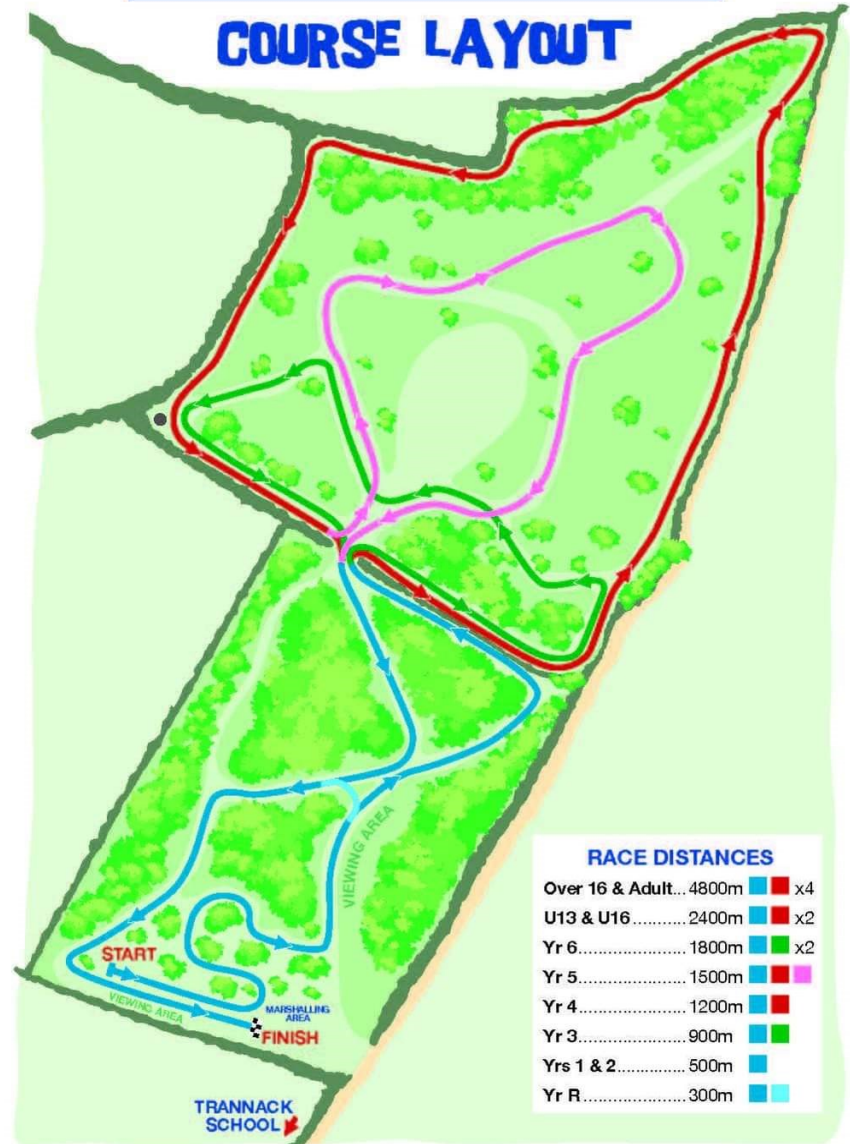

GOOSE TRANNACK CROSS COUNTRY RACES

COURSE LAYOUT

GOOSE TRANNACK CROSS COUNTRY RACES

COURSE LAYOUT

COOSE TRANNACK CROSS COUNTRY RACES

and the FTS would like to thank this years sponsors for their support.

VISION ARTS TIN