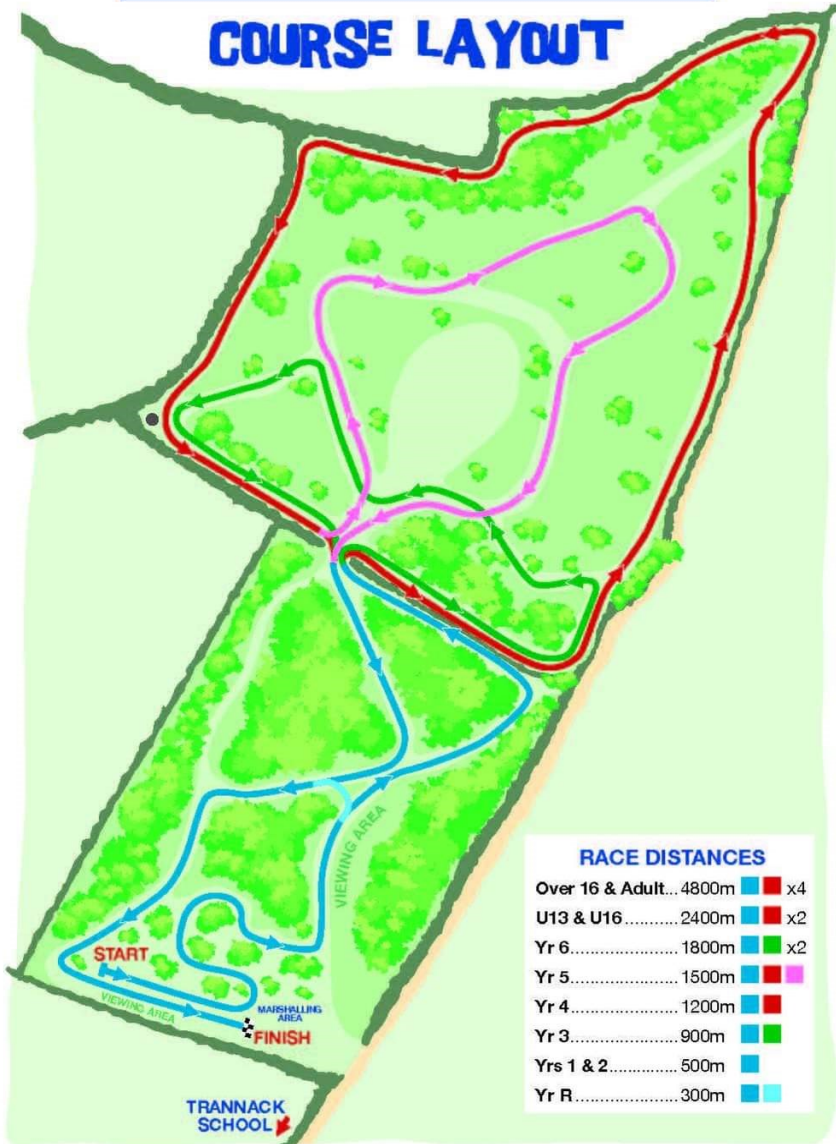

GOOSE TRANNACK CROSS COUNTRY RACES

COURSE LAYOUT

GOOSE TRANNACK CROSS COUNTRY RACES

COURSE LAYOUT

COOSE TRANNACK CROSS COUNTRY RACES

and the FTS would like to thank this years sponsors for their support.

VISION ARTS TIN